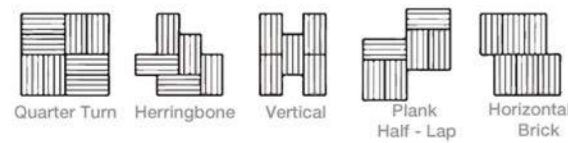

231mm

SP-81 GREY + SP-84 BLUE

### Specifications

- Collection Name : SPECTRUM PLANKS
- Yarn : 100% PP
- Construction : Loop Pile
- Primary Backing : Non - Woven
- Secondary Backing : Cushion backing
- Pile Weight : 30 oz +/-
- Total Thickness : 10mm +/-
- Tile Per Box : 20pcs
- Size Per Tile : 33.3 x 100cm
- Quantity Per Box : 65 SQFT (6 M2)
- Flammability : Passes (ASTME 648, GB8624 - 2006)

### Installation Methods

SPECTRUM PLANKS

CARPET TILES

SP-81 GREY + SP-85 YELLOW

SPECTRUM PLANKS

307mm

The Choice of Professionals

SP-81 GREY + SP-83 GREEN