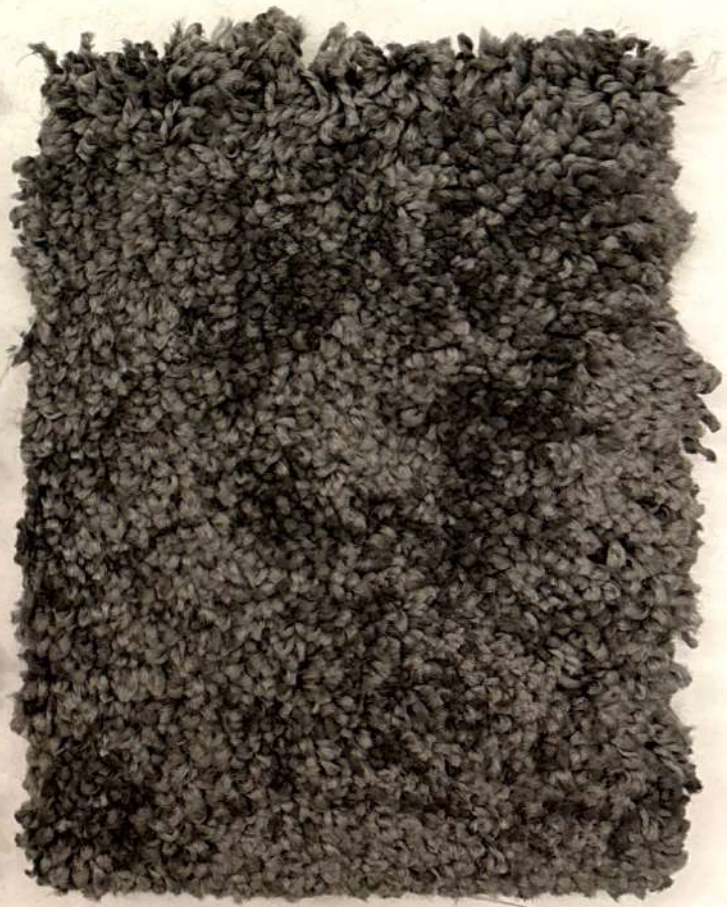

CUT PILE SERIES

ROYAL DIOR

BROADLOOM CARPET

ROYAL DIOR

RD35 Pearl Cream

RD37 Olive

RD43 Pewter Grey

RD39 Rust

RD74 Navy Blue

VRD93 Dusty Grey

RD96 Light Grey

RD97 Dark Grey

ROYAL DIOR

Cut Pile Series

SPECIFICATIONS

Quality Name	Royal Dior
Yarn Pile	100% Solution Dyed Polyamide Nylon IMREL
Pile Weight	1430gr/m ² ± 100gr (43oz)
Total Weight	2250gr/m ² ± 100gr (70oz)
Pile Height	8.5mm ± 1mm
Total Height	11.5mm ± 1mm
Backing	Twinback
Roll size	4mt x 24mt
Country of Origin	Belgium