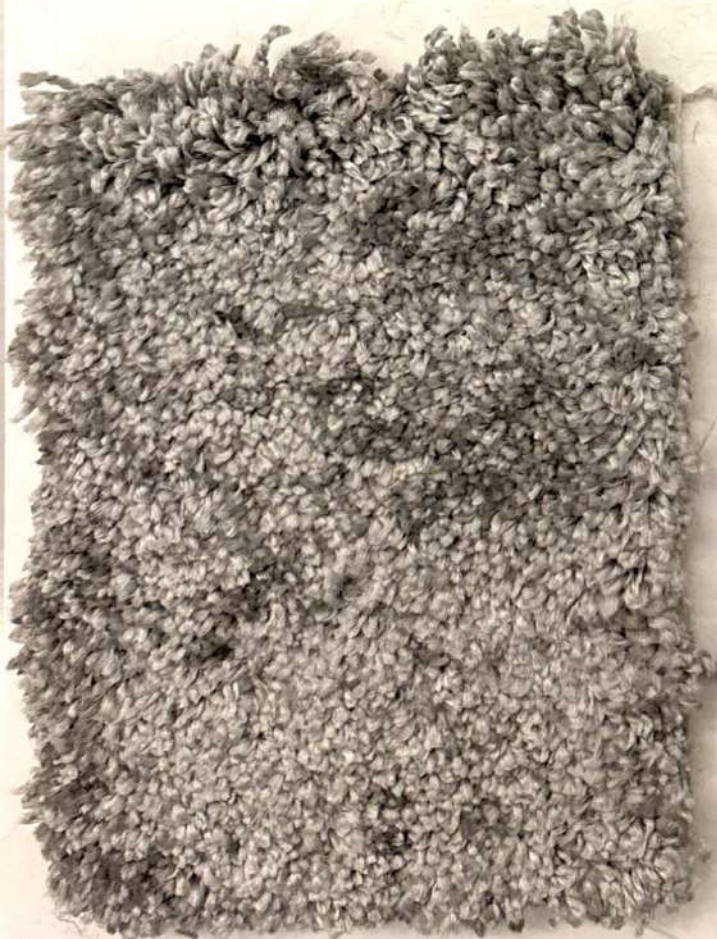

CUT PILE SERIES

ROYAL DIOR

BROADLOOM CARPET

ROYAL DIOR

RD35 Pearl Cream

RD37 Olive

RD43 Pewter Grey

RD39 Rust

RD74 Navy Blue

VRD93 Dusty Grey

RD96 Light Grey

RD97 Dark Grey

ROYAL DIOR

Cut Pile Series

SPECIFICATIONS

Quality Name	Royal Dior
Yarn Pile	100% Solution Dyed Polyamide Nylon IMREL
Pile Weight	1430gr/m ² ± 100gr (43oz)
Total Weight	2250gr/m ² ± 100gr (70oz)
Pile Height	8.5mm ± 1mm
Total Height	11.5mm ± 1mm
Backing	Twinback
Roll size	4mt x 24mt
Country of Origin	Belgium