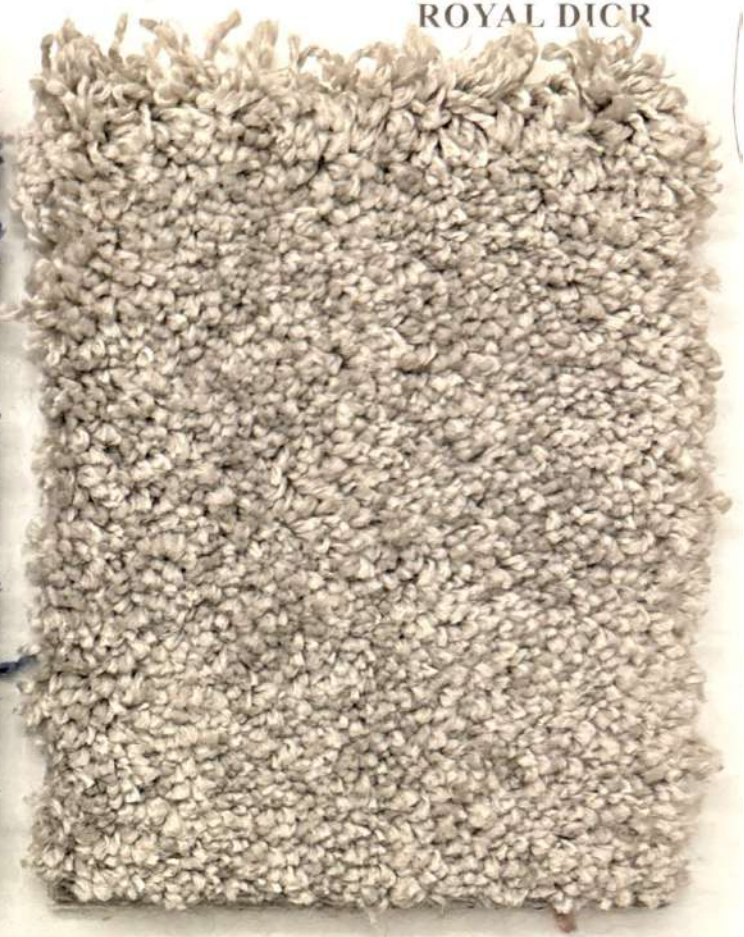

CUT PILE SERIES

ROYAL DIOR

BROADLOOM CARPET

ROYAL DIOR

RD35 Pearl Cream

RD37 Olive

RD43 Pewter Grey

RD39 Rust

RD74 Navy Blue

VRD93 Dusty Grey

RD96 Light Grey

RD97 Dark Grey

ROYAL DIOR

Cut Pile Series

SPECIFICATIONS

Quality Name	Royal Dior
Yarn Pile	100% Solution Dyed Polyamide Nylon IMREL
Pile Weight	1430gr/m ² ± 100gr (43oz)
Total Weight	2250gr/m ² ± 100gr (70oz)
Pile Height	8.5mm ± 1mm
Total Height	11.5mm ± 1mm
Backing	Twinback
Roll size	4mt x 24mt
Country of Origin	Belgium