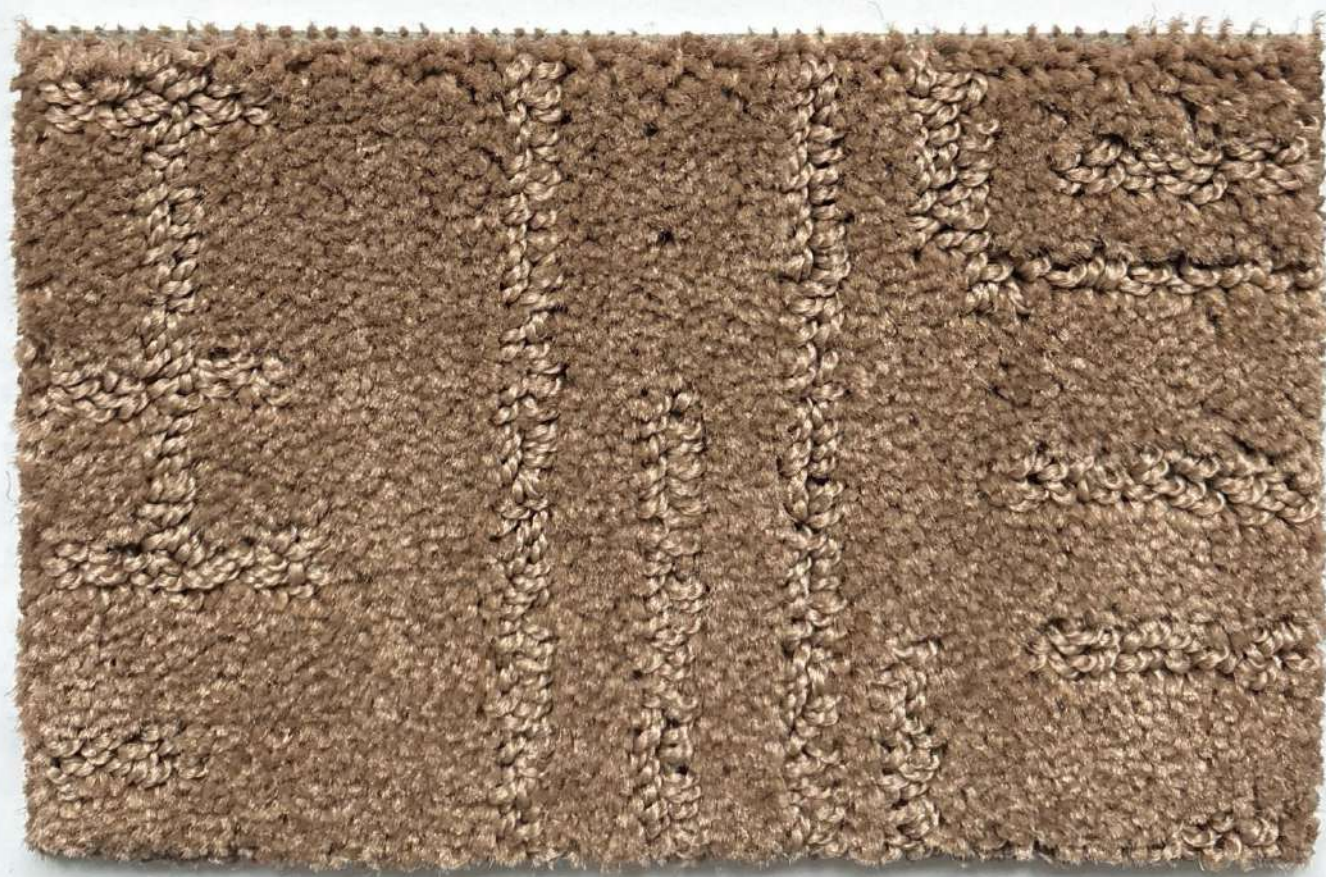

**LUMINA
BROADLOOM
CARPET**

ARTE
Carpet & Floors

The Choice of Professionals

BROADLOOM CARPET

Sandcastle Beige 72

Stone Grey 75

LUMINA

Scarlet Red 76

Havana Brown 77

Specifications

| | |
|----------------------|------------------------------------|
| Quality Name | Lumina |
| Construction | Level Cut Loop |
| Fibre | 100% Camifin Pp Heatset 2 Ply Yarn |
| Dye Method | Solution Dyed |
| Thickness | 10 mm |
| Pile Weight | 1428gr/m2 (42 Oz) |
| Primary Backing | Woven Polypropylene |
| Secondary Backing | Action Back |
| Standard Roll Width | 4 meter |
| Standard Roll Length | 30 meter |
| Repeat Pattern | 80 cm |