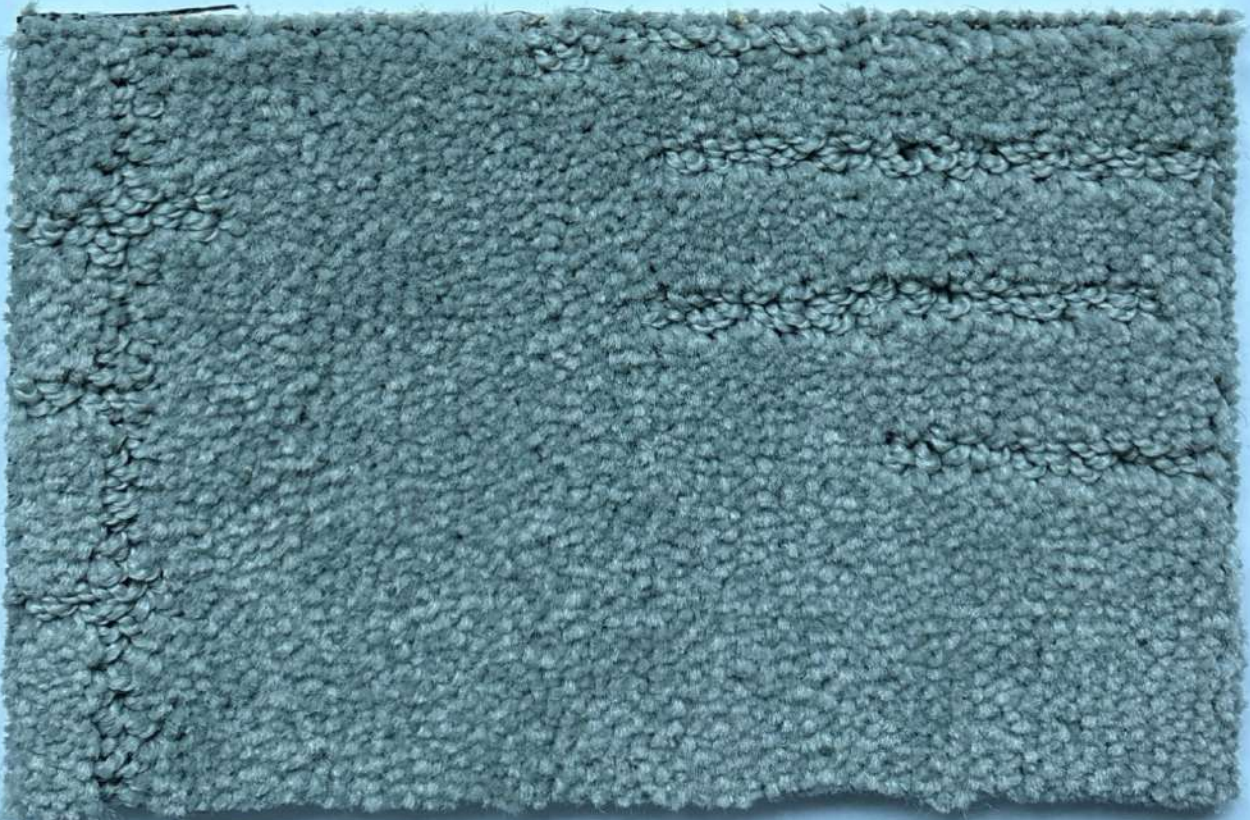

**LUMINA
BROADLOOM
CARPET**

ARTE
Carpet & Floors

The Choice of Professionals

BROADLOOM CARPET

Sandcastle Beige 72

Stone Grey 75

LUMINA

Scarlet Red 76

Havana Brown 77

Specifications

| | |
|----------------------|------------------------------------|
| Quality Name | Lumina |
| Construction | Level Cut Loop |
| Fibre | 100% Camifin Pp Heatset 2 Ply Yarn |
| Dye Method | Solution Dyed |
| Thickness | 10 mm |
| Pile Weight | 1428gr/m2 (42 Oz) |
| Primary Backing | Woven Polypropylene |
| Secondary Backing | Action Back |
| Standard Roll Width | 4 meter |
| Standard Roll Length | 30 meter |
| Repeat Pattern | 80 cm |