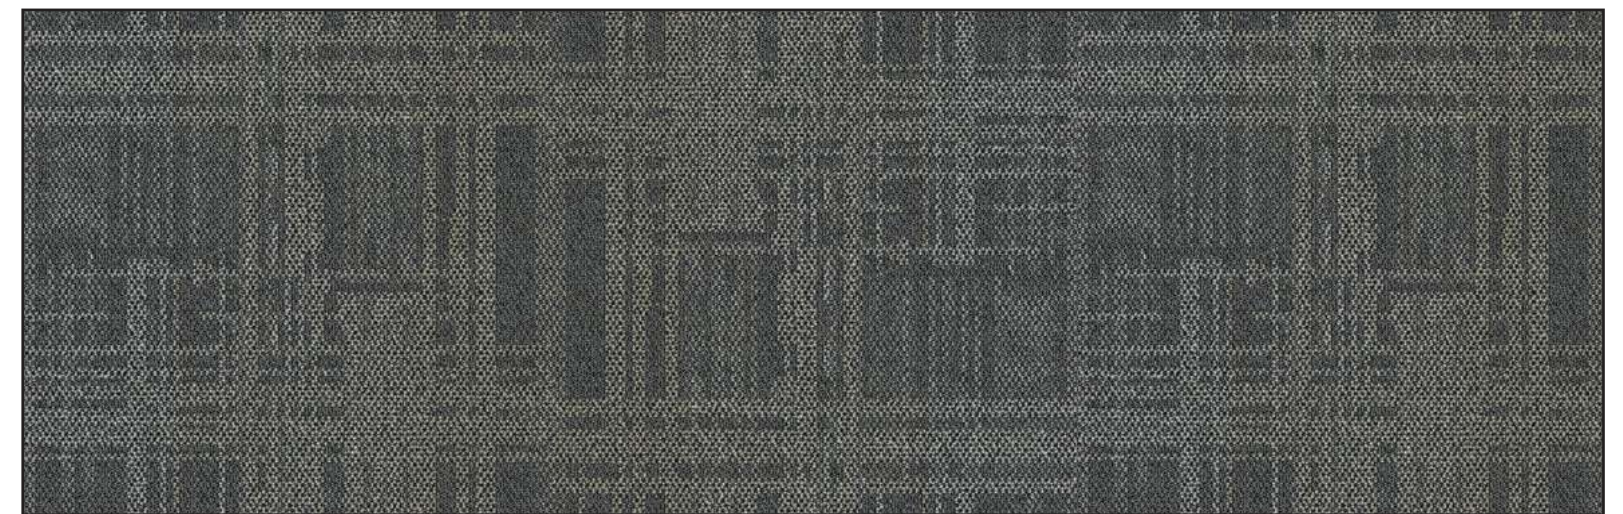

PP - PVC CARPET TILES

CV23A- 6

CANVAS SQ