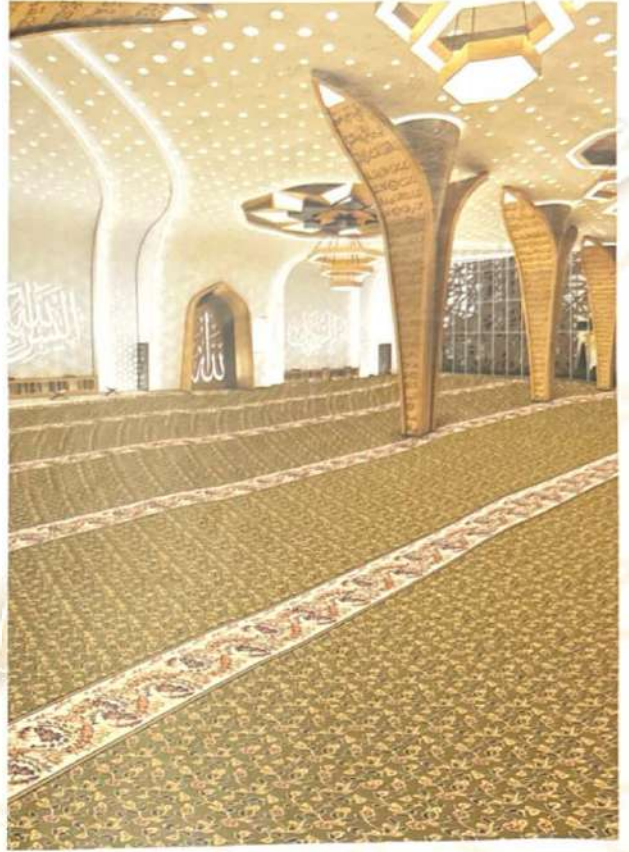

MOSQUE CARPET

AL - AFIYA
MOSQUE COLLECTION

THE CHOICE OF PROFESSIONALS

GREY-02

MOSQUE CARPET

SPECIFICATIONS

Quality Name	AL- Afiya Mosque
Construction	Cut Pile Woven Power loom
Yarn Pile	100% Polypropylene Synthetic Fiber
Pile Weight	2950gr/m ² ±100gr- 70oz
Total Weight	3950gr/m ² ±100gr- 90oz
Pile Height	12mm ±1mm
Total Height	14mm ±1mm
Backing	Jute Backing with Glue
Roll Size	4mt x 25mt
Country Of Origin	TURKEY