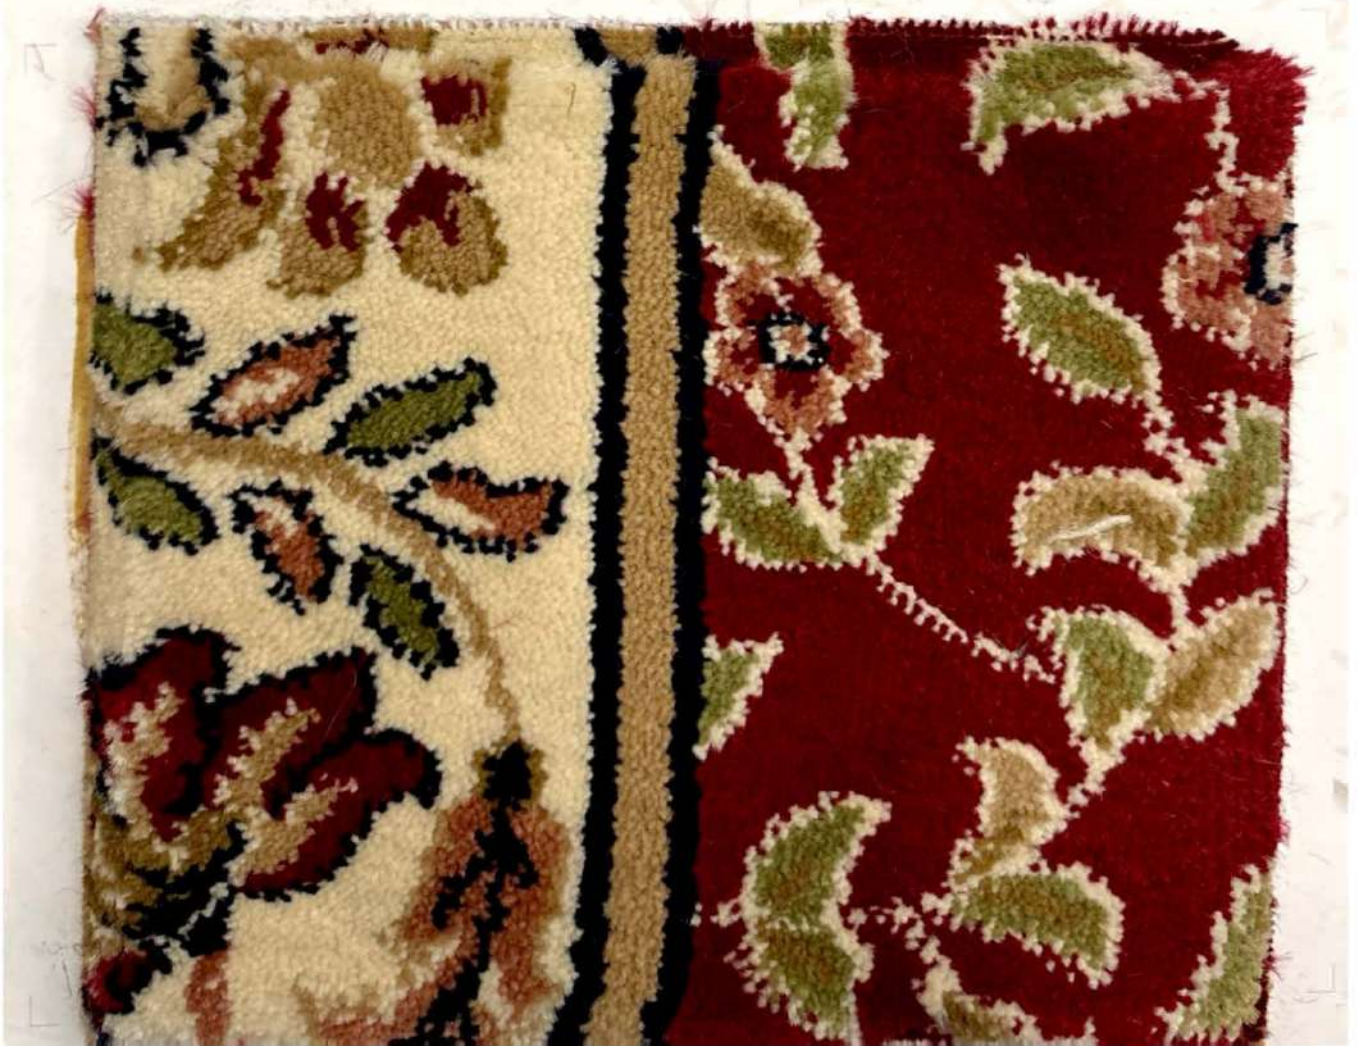

MOSQUE CARPET

AL - AFIYA
MOSQUE COLLECTION

THE CHOICE OF PROFESSIONALS

GREY-02

MOSQUE CARPET

SPECIFICATIONS

Quality Name	AL- Afiya Mosque
Construction	Cut Pile Woven Power loom
Yarn Pile	100% Polypropylene Synthetic Fiber
Pile Weight	2950gr/m ² ±100gr- 70oz
Total Weight	3950gr/m ² ±100gr- 90oz
Pile Height	12mm ±1mm
Total Height	14mm ±1mm
Backing	Jute Backing with Glue
Roll Size	4mt x 25mt
Country Of Origin	TURKEY