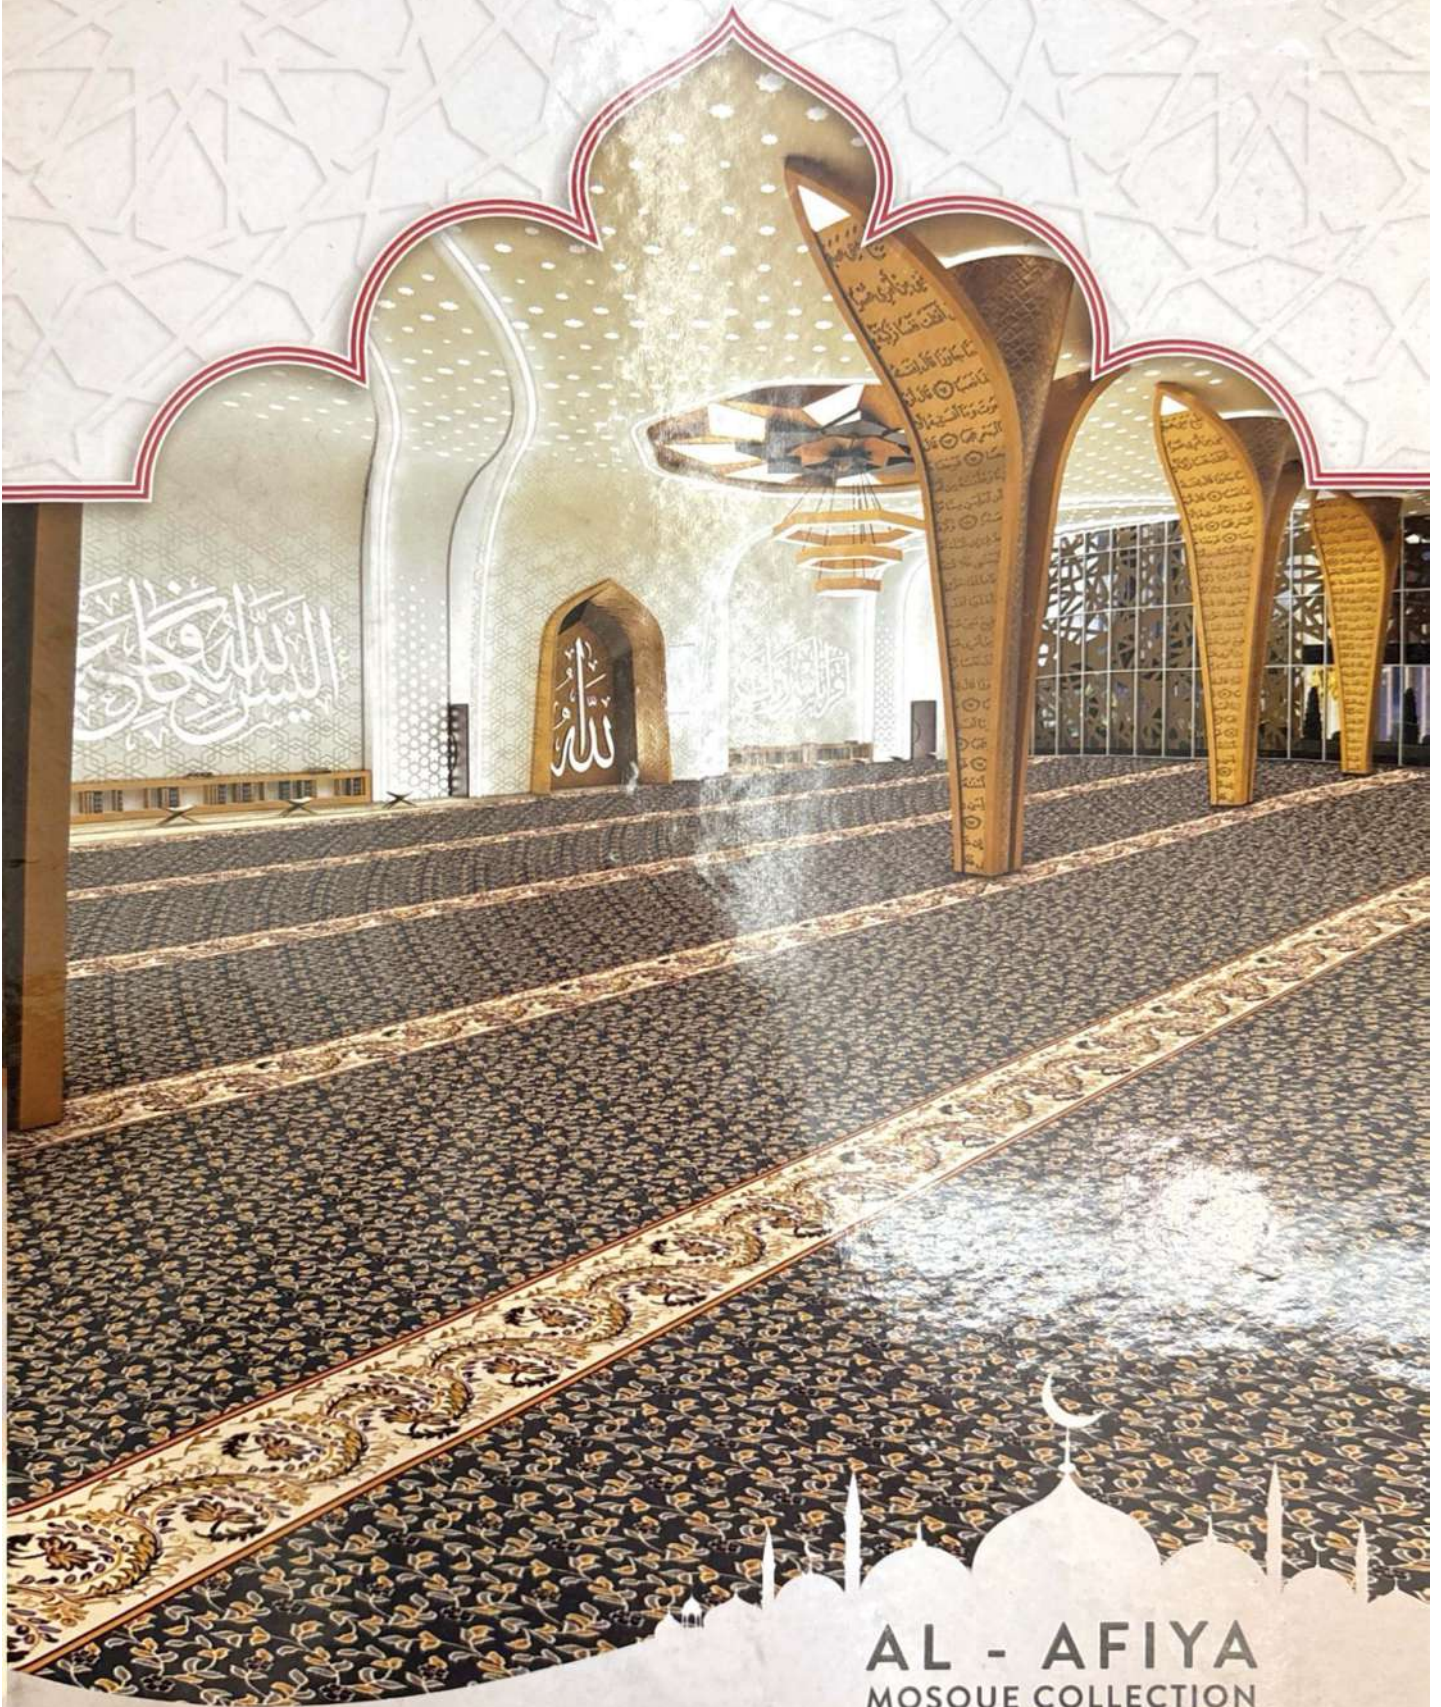

MOSQUE CARPET

AL - AFIYA
MOSQUE COLLECTION

THE CHOICE OF PROFESSIONALS

GREY-02

MOSQUE CARPET

SPECIFICATIONS

Quality Name	AL- Afiya Mosque
Construction	Cut Pile Woven Power loom
Yarn Pile	100% Polypropylene Synthetic Fiber
Pile Weight	2950gr/m ² ±100gr- 70oz
Total Weight	3950gr/m ² ±100gr- 90oz
Pile Height	12mm ±1mm
Total Height	14mm ±1mm
Backing	Jute Backing with Glue
Roll Size	4mt x 25mt
Country Of Origin	TURKEY