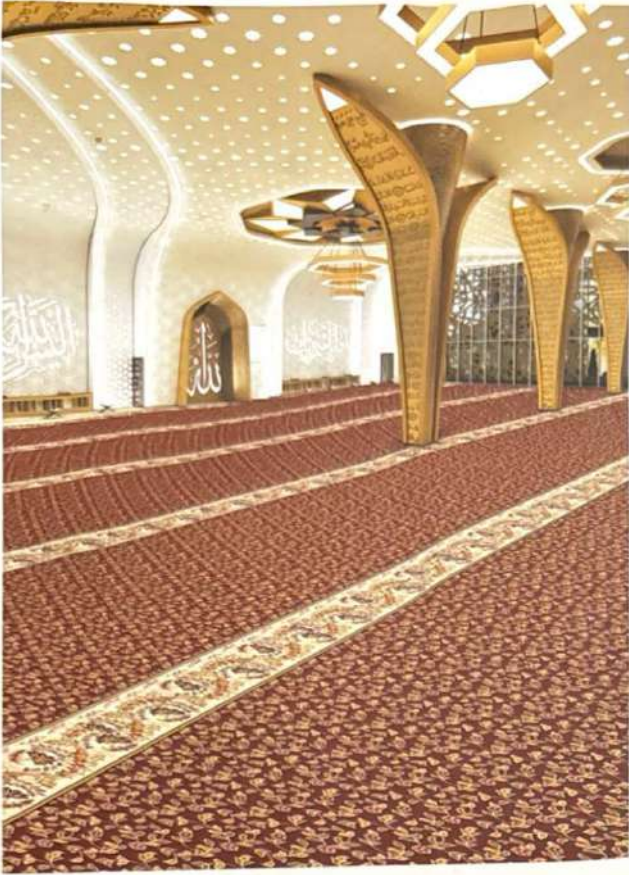

MOSQUE CARPET

AL - AFIYA
MOSQUE COLLECTION

THE CHOICE OF PROFESSIONALS

GREY-02

MOSQUE CARPET

SPECIFICATIONS

Quality Name	AL- Afiya Mosque
Construction	Cut Pile Woven Power loom
Yarn Pile	100% Polypropylene Synthetic Fiber
Pile Weight	2950gr/m ² ±100gr- 70oz
Total Weight	3950gr/m ² ±100gr- 90oz
Pile Height	12mm ±1mm
Total Height	14mm ±1mm
Backing	Jute Backing with Glue
Roll Size	4mt x 25mt
Country Of Origin	TURKEY